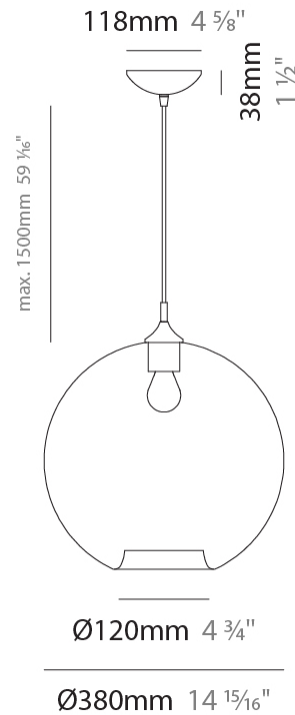

PARIGI PALLA MONOPOINT SUSPENSION

D141096-

base number Finish
Options

1. To build a product code in our configurator select the specify button on the base model # product page
2. To build a manual product code on this datasheet choose from the options listed below in blue font and add the suffix to the base model #

GENERAL

Series: Parigi Palla
Subseries: Parigi Palla Monopoint
Partner: Cangiini & Tucci
Division: Design
Installation: Suspension
Product Type: Pendant
Mounting Location: Ceiling

PHYSICAL

Shape: Sphere
Diameter (mm): 380
Diameter (in): 14 ¹⁵/₁₆
Height (mm): 380
Height (in): 14 ¹⁵/₁₆
Max. Overall Height (mm): 1880
Max. Overall Height (in): 74
Weight (kg): 2.40
Weight (lbs): 5.29
[Fixture Finish: AMB / GRN / PNK / RUB / SKB / SMK / TOB / TRA](#)
Holder Finish: CHR
Fixture Material: Glass / Metal
Primary Material: Glass - Borosilicate
Cable Details: 1500mm Cable

ELECTRICAL

Number of Lamps: 1
Lamp Type: LED Retrofit
Bulb Included: Bulb Not Included
Max. Wattage Per Lamp (W): 8
Lamp Base: E26
Input Voltage (V): 120
Upon Request: 277Vac / GU24

LED

OPTICAL

RATINGS AND CERTIFICATIONS

Certified By: Certified for North American Standards
IP rating: IP20

PROJECT
TYPE
SPECIFIER
QUANTITY
DATE