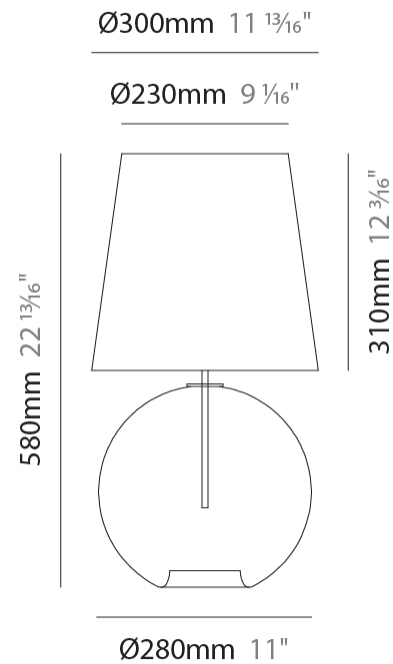

PARIGI PALLA PORTABLE

D144015-

base number   Finish
Options

PROJECT	_____
TYPE	_____
SPECIFIER	_____
QUANTITY	_____
DATE	_____

1. To build a product code in our configurator select the specify button on the base model # product page
2. To build a manual product code on this datasheet choose from the options listed below in blue font and add the suffix to the base model #

GENERAL

Series: Parigi Palla _____
Partner: Cangini & Tucci _____
Division: Design _____
Installation: Portable _____
Product Type: Table _____
Mounting Location: Table _____

PHYSICAL

Shape: Sphere _____
Diameter (mm): 280 _____
Diameter (in): 11 _____
Height (mm): 580 _____
Height (in): 22 ¹³/₁₆ _____
Weight (kg): 1.70 _____
Weight (lbs): 3.77 _____
Fixture Finish: [AMB](#) / [GRN](#) / [PNK](#) / [RUB](#) / [SKB](#) / [SMK](#) / [TOB](#) / [TRA](#) _____
Holder Finish: CHR _____
Fixture Material: Glass / Metal _____
Primary Material: Glass - Borosilicate _____

ELECTRICAL

Number of Lamps: 1 _____
Lamp Type: LED Retrofit _____
Bulb Included: Bulb Not Included _____
Max. Wattage Per Lamp (W): 7 _____
Lamp Base: E26 _____
Input Voltage (V): 120 _____
Upon Request: 277Vac / GU24 _____

LED

OPTICAL

RATINGS AND CERTIFICATIONS

Certified By: Certified for North American Standards _____
IP rating: IP20 _____