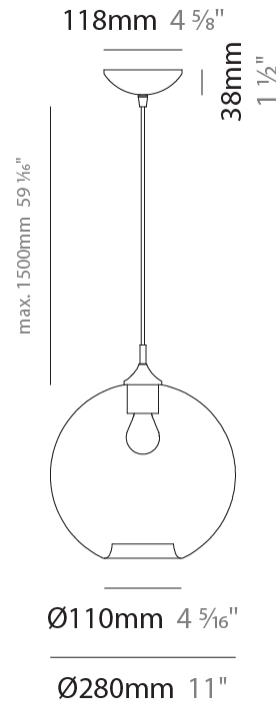

PARIGI PALLA MONOPOINT SUSPENSION

D141095-

base number   Finish
Options

1. To build a product code in our configurator select the specify button on the base model # product page
2. To build a manual product code on this datasheet choose from the options listed below in blue font and add the suffix to the base model #

GENERAL

Series: Parigi Palla
Subseries: Parigi Palla Monopoint
Partner: Cangini & Tucci
Division: Design
Installation: Suspension
Product Type: Pendant
Mounting Location: Ceiling

PHYSICAL

Shape: Sphere
Diameter (mm): 280
Diameter (in): 11
Height (mm): 280
Height (in): 11
Max. Overall Height (mm): 1780
Max. Overall Height (in): 70 ⁷/₁₆
Weight (kg): 1.50
Weight (lbs): 3.31
Fixture Finish: [AMB](#) / [GRN](#) / [PNK](#) / [RUB](#) / [SKB](#) / [SMK](#) / [TOB](#) / [TRA](#)
Holder Finish: CHR
Fixture Material: Glass / Metal
Primary Material: Glass - Borosilicate
Cable Details: 1500mm Cable

ELECTRICAL

Number of Lamps: 1
Lamp Type: LED Retrofit
Bulb Included: Bulb Not Included
Max. Wattage Per Lamp (W): 8
Lamp Base: E26
Input Voltage (V): 120
Upon Request: 277Vac / GU24

LED

OPTICAL

RATINGS AND CERTIFICATIONS

Certified By: Certified for North American Standards
IP rating: IP20

PROJECT	_____
TYPE	_____
SPECIFIER	_____
QUANTITY	_____
DATE	_____