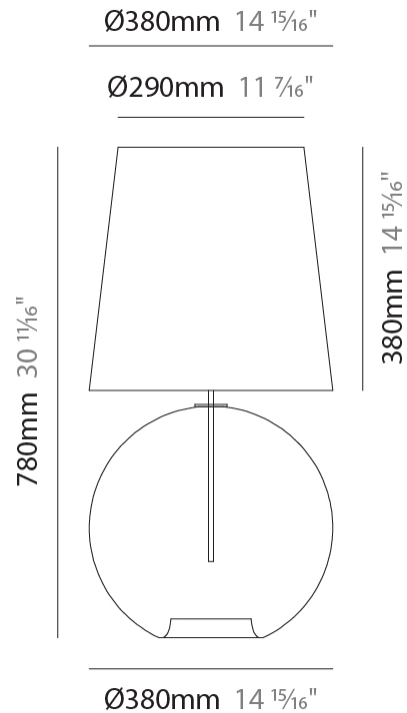

PROJECT	
TYPE	
SPECIFIER	
QUANTITY	
DATE	

PARIGI PALLA PORTABLE

D144016-

base number   Finish
Options

1. To build a product code in our configurator select the specify button on the base model # product page
2. To build a manual product code on this datasheet choose from the options listed below in blue font and add the suffix to the base model #

GENERAL

Series: Parigi Palla
Partner: Cangini & Tucci
Division: Design
Installation: Portable
Product Type: Table
Mounting Location: Table

PHYSICAL

Shape: Sphere
Diameter (mm): 380
Diameter (in): 14 ¹⁵/₁₆
Height (mm): 780
Height (in): 30 ¹¹/₁₆
Weight (kg): 2.70
Weight (lbs): 5.95
Fixture Finish: [AMB](#) / [GRN](#) / [PNK](#) / [RUB](#) / [SKB](#) / [SMK](#) / [TOB](#) / [TRA](#)
Holder Finish: CHR
Fixture Material: Glass / Metal
Primary Material: Glass - Borosilicate

ELECTRICAL

Number of Lamps: 1
Lamp Type: LED Retrofit
Bulb Included: Bulb Not Included
Max. Wattage Per Lamp (W): 7
Lamp Base: E26
Input Voltage (V): 120
Upon Request: 277Vac / GU24

LED

OPTICAL

RATINGS AND CERTIFICATIONS

Certified By: Certified for North American Standards
IP rating: IP20