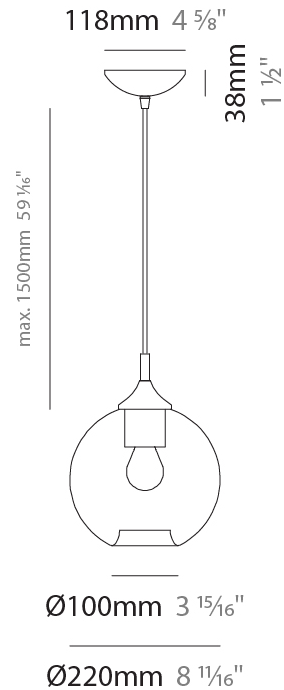

PARIGI PALLA MONOPOINT SUSPENSION

D141094-

base number Finish
Options

1. To build a product code in our configurator select the specify button on the base model # product page
2. To build a manual product code on this datasheet choose from the options listed below in blue font and add the suffix to the base model #

GENERAL

Series: Parigi Palla
Subseries: Parigi Palla Monopoint
Partner: Cangini & Tucci
Division: Design
Installation: Suspension
Product Type: Pendant
Mounting Location: Ceiling

PHYSICAL

Shape: Sphere
Diameter (mm): 220
Diameter (in): 8 ¹¹/₁₆
Height (mm): 220
Height (in): 8 ¹¹/₁₆
Max. Overall Height (mm): 1720
Max. Overall Height (in): 67 ¹¹/₁₆
Weight (kg): 1.20
Weight (lbs): 2.65
Fixture Finish: [AMB / GRN / PNK / RUB / SKB / SMK / TOB / TRA](#)
Holder Finish: CHR
Fixture Material: Glass / Metal
Primary Material: Glass - Borosilicate
Cable Details: 1500mm Cable

ELECTRICAL

Number of Lamps: 1
Lamp Type: LED Retrofit
Bulb Included: Bulb Not Included
Max. Wattage Per Lamp (W): 8
Lamp Base: E26
Input Voltage (V): 120
Upon Request: 277Vac / GU24

LED

OPTICAL

RATINGS AND CERTIFICATIONS

Certified By: Certified for North American Standards
IP rating: IP20

PROJECT
TYPE
SPECIFIER
QUANTITY
DATE